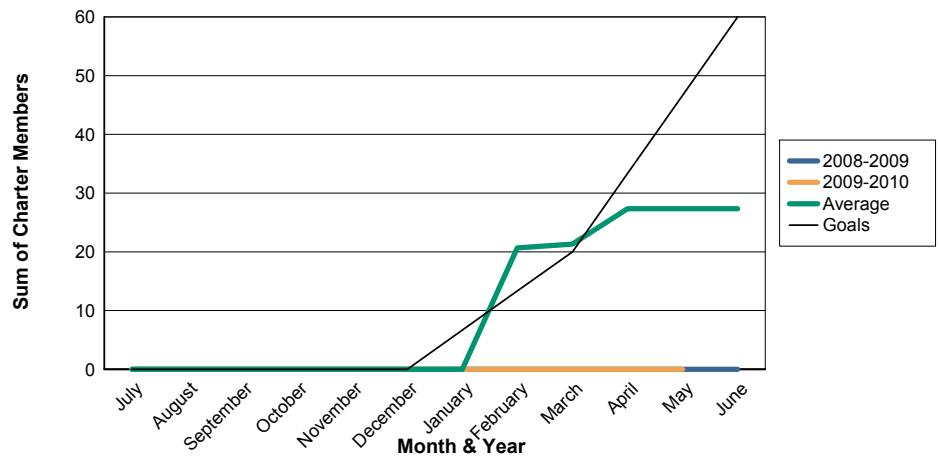

Sum of Charter Members/ Month & Year

For District 39 E