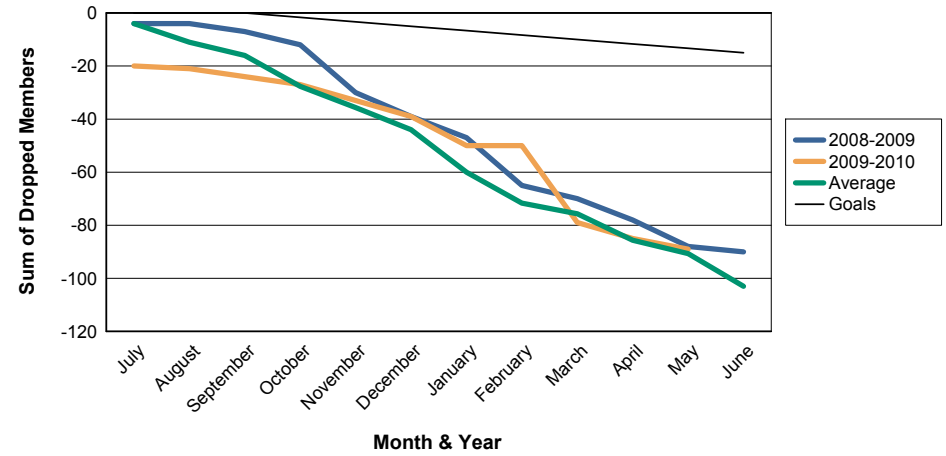

Sum of Dropped Members/ Month & Year

For District 39 E