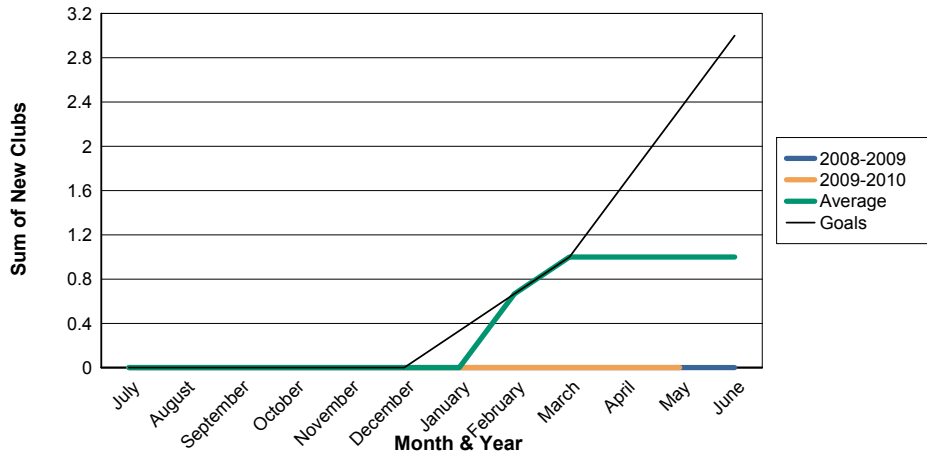

3 Year Comparisons for GMT Constitutional Area 1

By GMT District

As of May 2010

Sum of New Clubs/ Month & Year

For District 39 E

Sum of Dropped Clubs/ Month & Year

For District 39 E

Sum of Net Clubs/ Month & Year