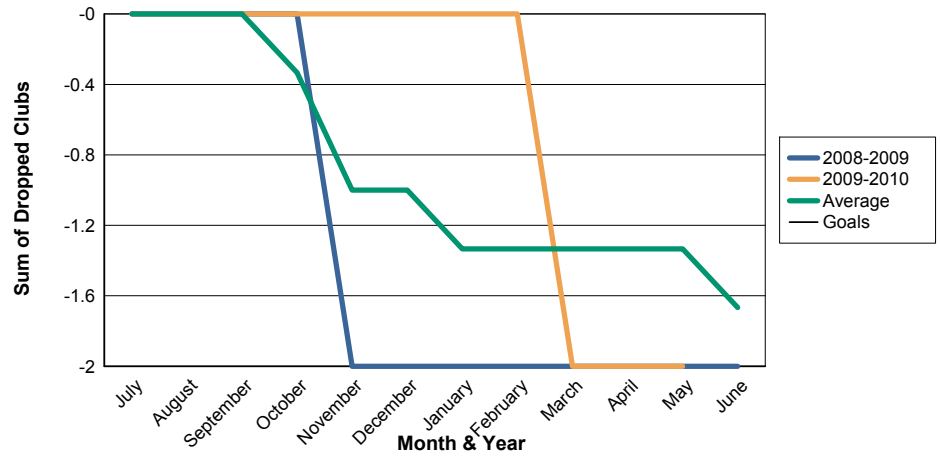

3 Year Comparisons for GMT Constitutional Area 1

By GMT District

As of May 2010

Sum of New Clubs/ Month & Year

For District 39 E

Sum of Dropped Clubs/ Month & Year

For District 39 E

Sum of Net Clubs/ Month & Year