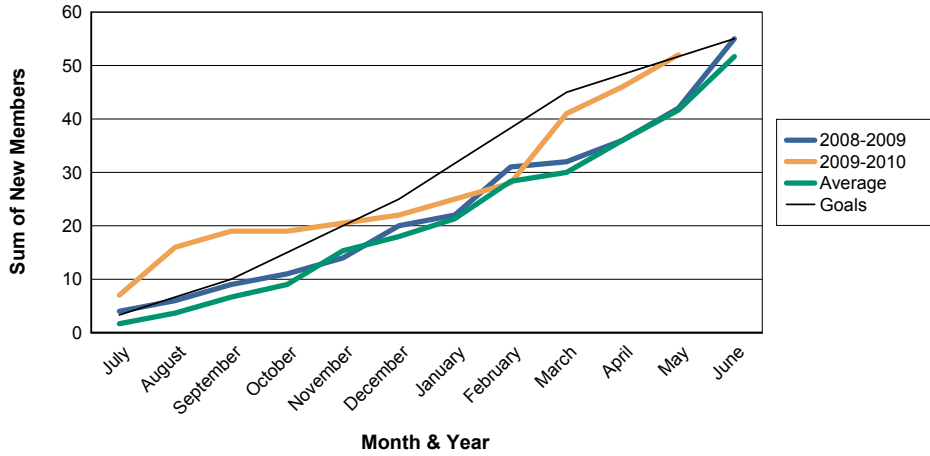

For District 39 E

Sum of Charter Members/ Month & Year

For District 39 E

3 Year Comparisons for GMT Constitutional Area 1

By GMT District

As of May 2010

Sum of New Members/ Month & Year

For District 39 E