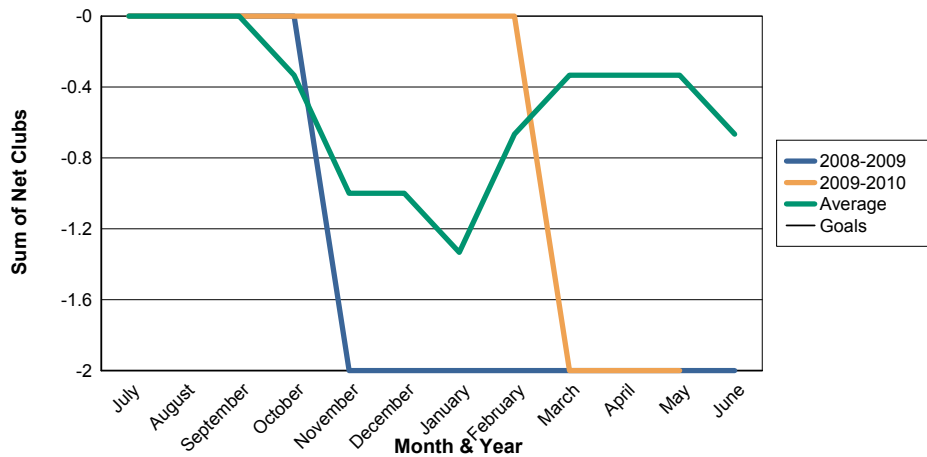

Sum of Net Clubs/ Month & Year

For District 39 E